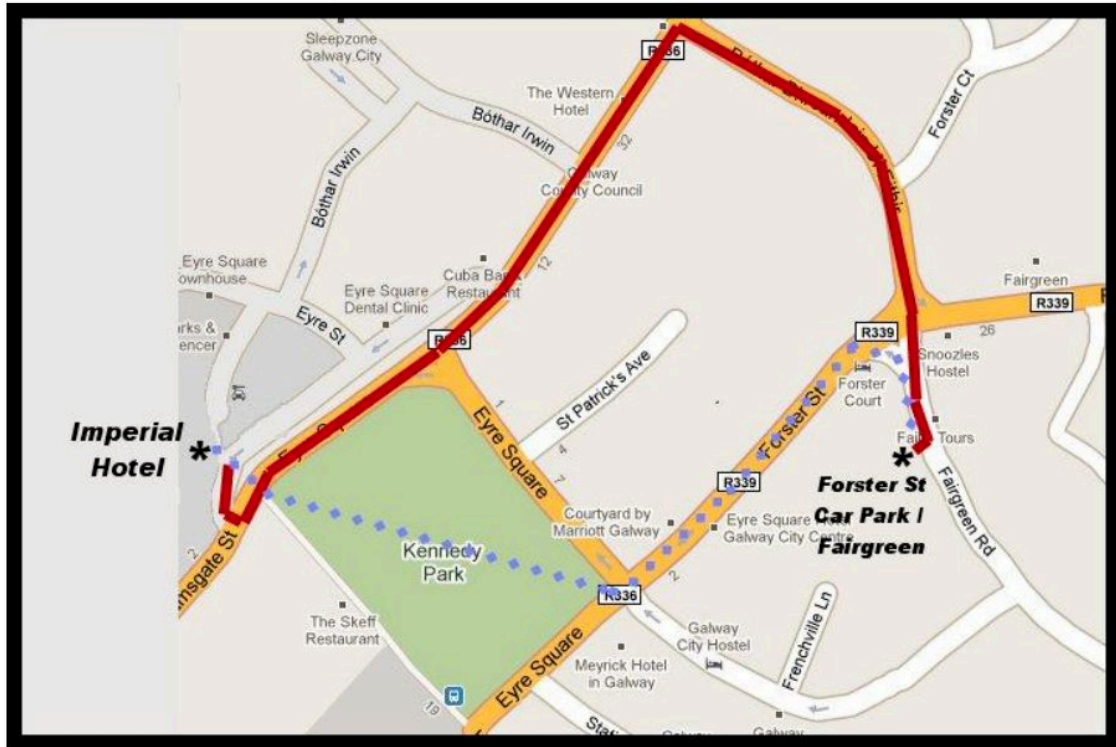

Imperial Hotel Galway have negotiated a rate of €10 for 24 hours at the nearby Forster Street multi storey car park. See directions and details below.

Directions From Imperial Hotel Galway To Car Park:

1. From the hotel, turn Left onto Main Road
2. Continue up the Hill (Prospect Hill) past Eyre Square
3. Take First Right onto Bothar Uí Eithir
4. Continue Down the Hill, and get in the Left Lane
5. Go straight through Traffic Lights (DO NOT TURN LEFT!!)
6. Once past the lights, Forster Street Car Park (also known as Fairgreen Car Park) is on the Right.

Note: Bring your ticket to the Hotel to validate it, to receive Hotel Discount.

Directions From Car Park To Imperial Hotel Galway on Foot (approx 5 minute walk)

1. Turn left out of the Car Park
2. Turn left and go straight to Eyre Square
3. Walk directly diagonal across the Square to the Hotel